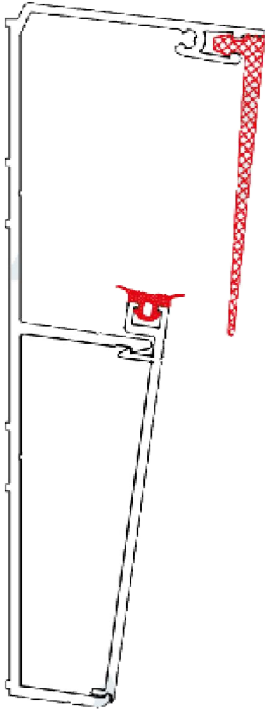

Flexible Glass Systems

Fixed Glass Roof System

www.icconium.com

ICON-52

Fixed Glass Roof System

ICON-52

Fixed Glass Roof System

Fixed Glass Roof System

Duvar Baęlantı Profili
Wall Connection Profile

Stock No : **ICON-52 101**

Weight kg/m : **2,555**

Cam Tutucu Profil
Glass Holder Profile

Stock No : **ICON-52 102**

Weight kg/m : **3,230**

Kapak Profili
Glass Holder Profile

Stock No : **ICON-52 103**

Weight kg/m : **0,925**

Kapak Profili (Saę ve Sol)
Cover Profile (Left and Right)

Stock No : **ICON-52 104**

Weight kg/m : **1,060**

Fixed Glass Roof System

Ayak Profili
Column Profile

Stock No : **ICON-52 105**
Weight kg/m : **3,050**

Ayak Kapak Profili
Column Cover Profile

Stock No : **ICON-52 106**
Weight kg/m : **1,025**

Kapak Çıta Profili
**Cover Profile for Groove and
Wall Connection Profile**