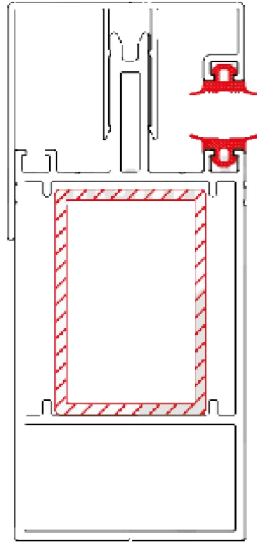

Fixed Glass Roof System