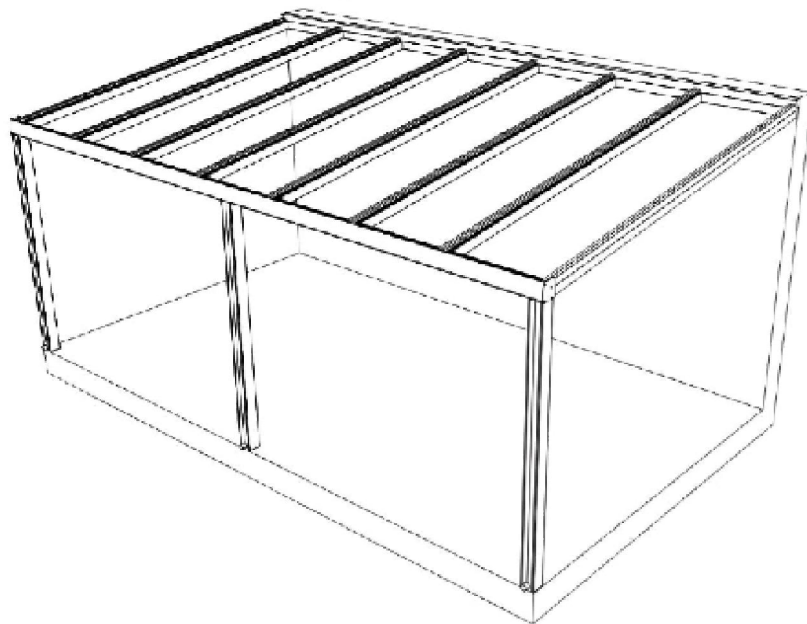

Flexible Glass Systems

Fixed Glass Roof System

www.icconium.com

ICON-52

Fixed Glass Roof System

ICON-52

Fixed Glass Roof System

Fixed Glass Roof System

Duvar Baęlantı Profili
Wall Connection Profile

Stock No : **ICON-52 101**

Weight kg/m : **2,555**

Cam Tutucu Profil
Glass Holder Profile

Stock No : **ICON-52 102**

Weight kg/m : **3,230**

Kapak Profili
Glass Holder Profile

Stock No : **ICON-52 103**

Weight kg/m : **0,925**

Kapak Profili (Saę ve Sol)
Cover Profile (Left and Right)

Stock No : **ICON-52 104**

Weight kg/m : **1,060**

Fixed Glass Roof System

Ayak Profili
Column Profile