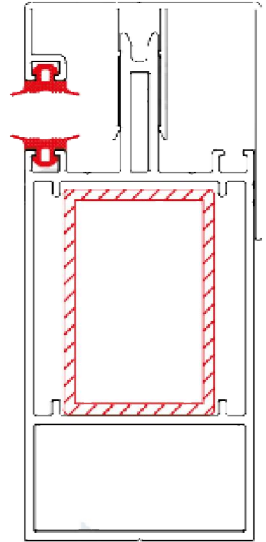

Fixed Glass Roof System