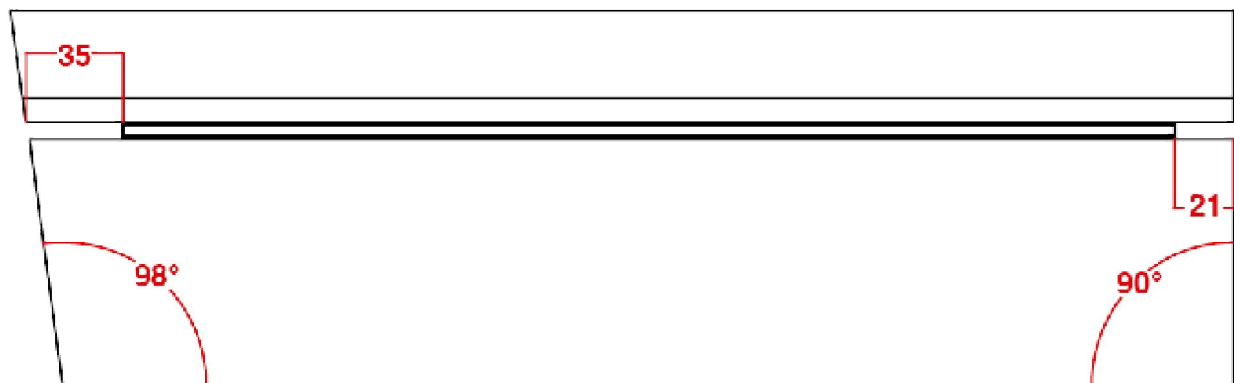

Fixed Glass Roof System