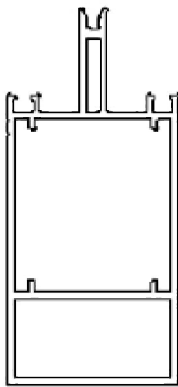

Fixed Glass Roof System