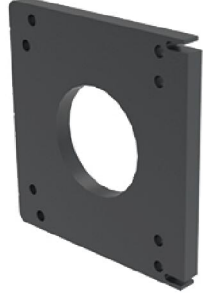

Stock No : **ICON-52 103**

Weight kg/m : **0,925**

Kapak Profili (Saę ve Sol)
Cover Profile (Left and Right)

Stock No : **ICON-52 104**

Weight kg/m : **1,060**

Fixed Glass Roof System

Ayak Profili
Column Profile

Stock No : **ICON-52 105**
Weight kg/m : **3,050**

Ayak Kapak Profili
Column Cover Profile

Stock No : **ICON-52 106**
Weight kg/m : **1,025**

Kapak Çıta Profili
**Cover Profile for Groove and
Wall Connection Profile**

Stock No : **ICON-52 107**
Weight kg/m : **0,890**

Su Oluk Profili
Groove Profile

Stock No : **ICON-52 108**
Weight kg/m : **4,113**

Fixed Glass Roof System

Ayak Üst Bağlantı Aparatı
Column and Gutter Connection Profile
Stock No : **ICON-52 209**

Ayak Alt Bağlantı Aparatı
Column Ground Connection Profile
Stock No : **ICON-52 210**

Arka Askı ProfiliKapak Sacı
Wall Connection Steel Part
Stock No : **ICON-52 211**

Su Oluk Profil Kapak Sacı
Steel Part for Gutter
Stock No : **ICON-52 212**