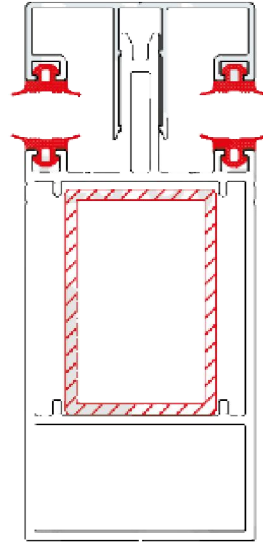

Fixed Glass Roof System