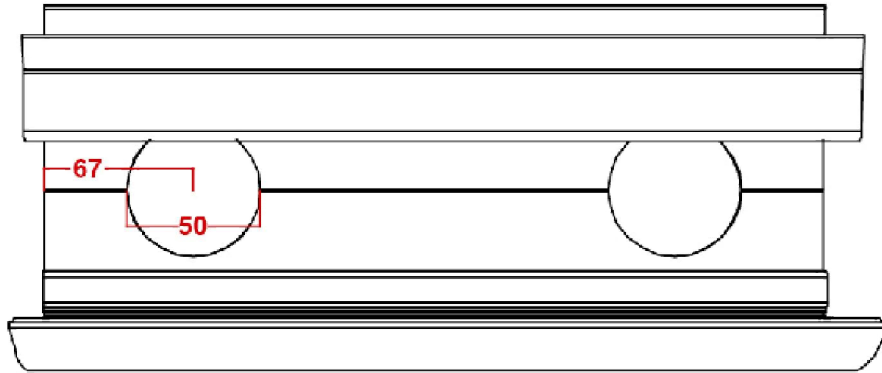

Fixed Glass Roof System