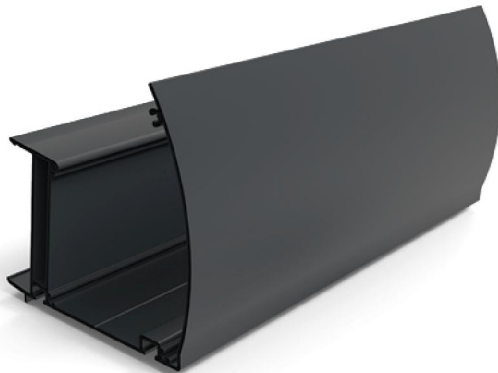

Stock No : **ICON-52 103**

Weight kg/m : **0,925**

Kapak Profili (Saę ve Sol)
Cover Profile (Left and Right)

Stock No : **ICON-52 104**

Weight kg/m : **1,060**

Fixed Glass Roof System

Ayak Profili
Column Profile

Stock No : **ICON-52 105**
Weight kg/m : **3,050**

Ayak Kapak Profili
Column Cover Profile

Stock No : **ICON-52 106**
Weight kg/m : **1,025**

Kapak Çıta Profili
**Cover Profile for Groove and
Wall Connection Profile**

Stock No : **ICON-52 107**
Weight kg/m : **0,890**

Su Oluk Profili
Groove Profile

Stock No : **ICON-52 108**
Weight kg/m : **4,113**

Fixed Glass Roof System

Ayak Üst Bağlantı Aparatı
Column and Gutter Connection Profile
Stock No : **ICON-52 209**