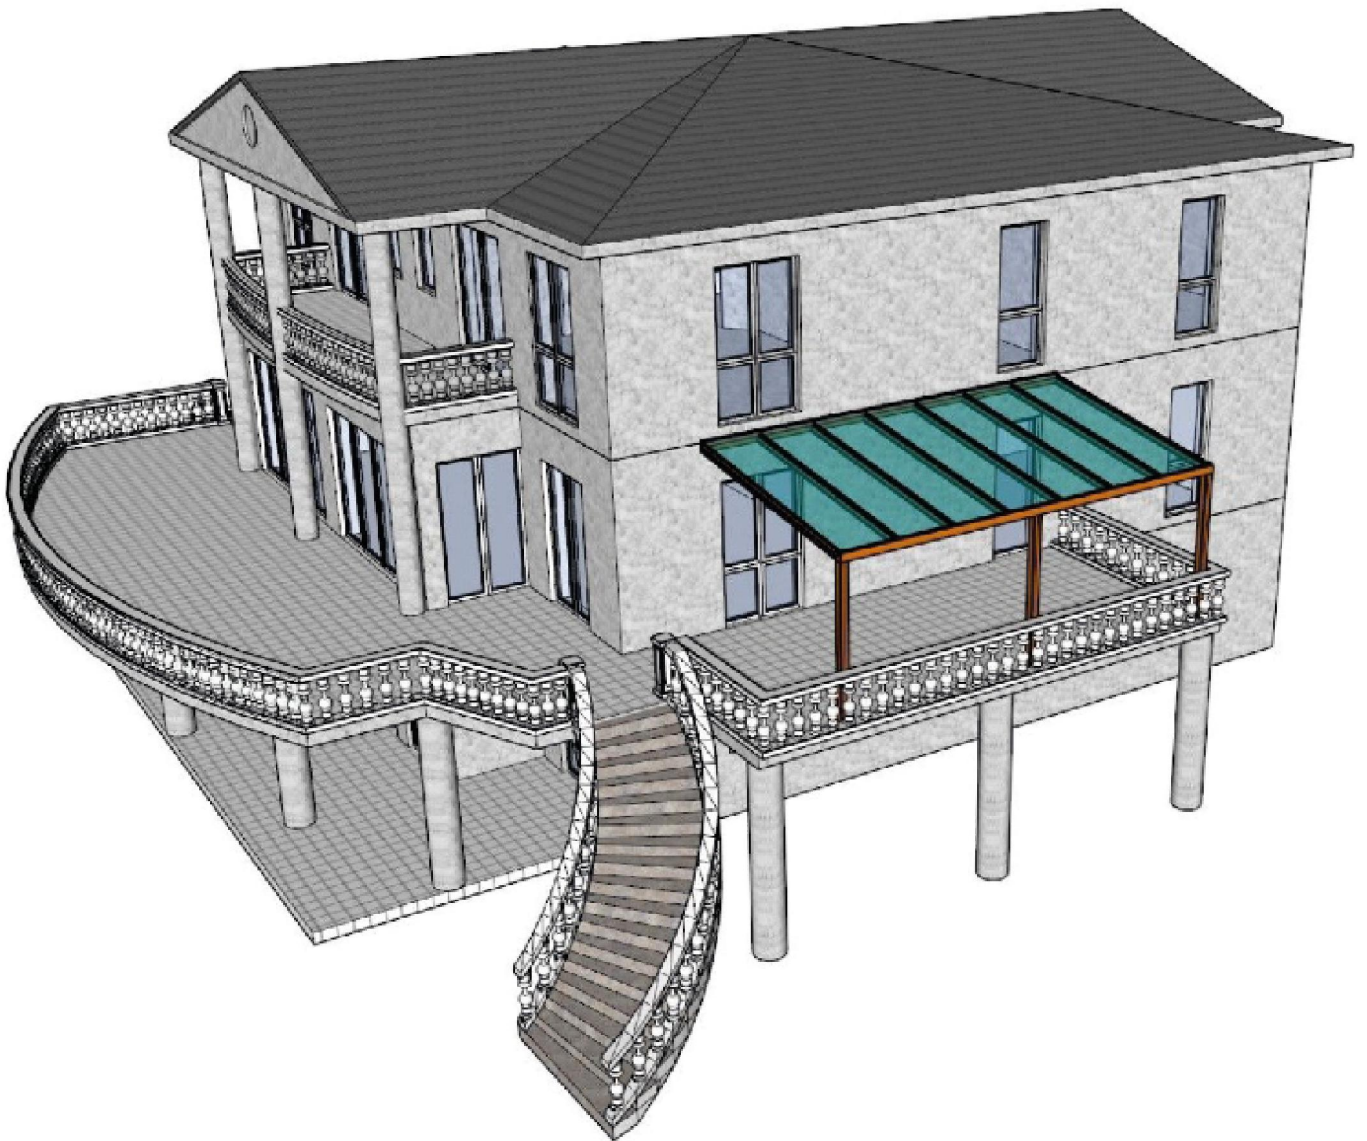

Flexible Glass Systems

Fixed Glass Roof System

www.icconium.com

ICON-52

Fixed Glass Roof System

ICON-52

Fixed Glass Roof System

Fixed Glass Roof System

Duvar Baęlantı Profili
Wall Connection Profile

Stock No : **ICON-52 101**

Weight kg/m : **2,555**

Cam Tutucu Profil
Glass Holder Profile

Stock No : **ICON-52 102**

Weight kg/m : **3,230**

Kapak Profili
Glass Holder Profile

Stock No : **ICON-52 103**

Weight kg/m : **0,925**

Kapak Profili (Saę ve Sol)
Cover Profile (Left and Right)

Stock No : **ICON-52 104**

Weight kg/m : **1,060**

Fixed Glass Roof System

Ayak Profili
Column Profile

Stock No : **ICON-52 105**
Weight kg/m : **3,050**

Ayak Kapak Profili
Column Cover Profile

Stock No : **ICON-52 106**
Weight kg/m : **1,025**

Kapak Çıta Profili
**Cover Profile for Groove and
Wall Connection Profile**