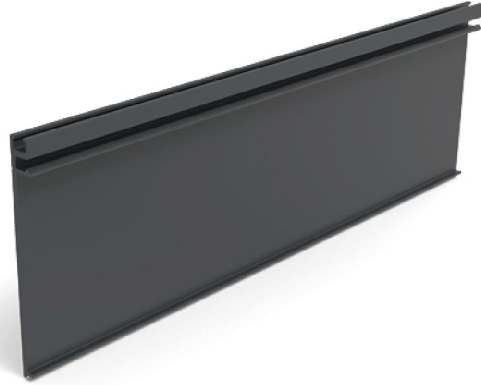

Duvar Baęlantı Profili
Wall Connection Profile

Stock No : **ICON-52 101**

Weight kg/m : **2,555**

Cam Tutucu Profil
Glass Holder Profile

Stock No : **ICON-52 102**

Weight kg/m : **3,230**

Kapak Profili
Glass Holder Profile

Stock No : **ICON-52 103**

Weight kg/m : **0,925**

Kapak Profili (Saę ve Sol)
Cover Profile (Left and Right)

Stock No : **ICON-52 104**

Weight kg/m : **1,060**

Fixed Glass Roof System

Ayak Profili
Column Profile

Stock No : **ICON-52 105**
Weight kg/m : **3,050**

Ayak Kapak Profili
Column Cover Profile

Stock No : **ICON-52 106**
Weight kg/m : **1,025**

Kapak Çıta Profili
**Cover Profile for Groove and
Wall Connection Profile**