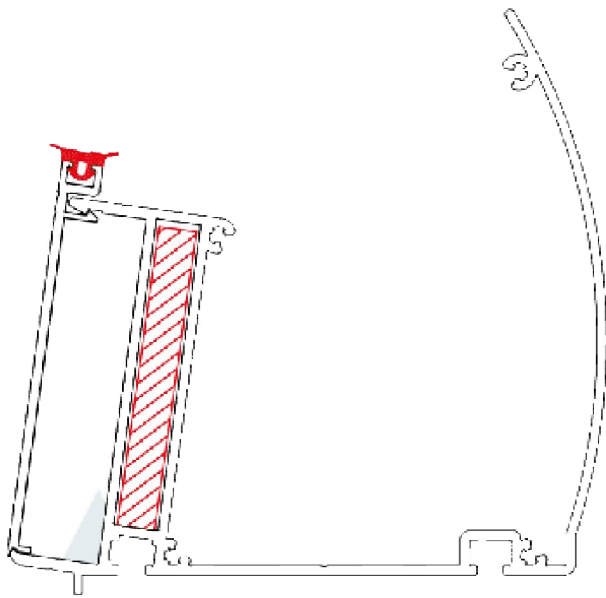

Flexible Glass Systems

Fixed Glass Roof System

www.icconium.com

ICON-52

Fixed Glass Roof System

ICON-52

Fixed Glass Roof System

Fixed Glass Roof System

Duvar Baęlantı Profili
Wall Connection Profile

Stock No : **ICON-52 101**

Weight kg/m : **2,555**

Cam Tutucu Profil
Glass Holder Profile

Stock No : **ICON-52 102**

Weight kg/m : **3,230**

Kapak Profili
Glass Holder Profile

Stock No : **ICON-52 103**

Weight kg/m : **0,925**

Kapak Profili (Saę ve Sol)
Cover Profile (Left and Right)

Stock No : **ICON-52 104**

Weight kg/m : **1,060**

Fixed Glass Roof System

Ayak Profili
Column Profile

Stock No : **ICON-52 105**
Weight kg/m : **3,050**

Ayak Kapak Profili
Column Cover Profile

Stock No : **ICON-52 106**
Weight kg/m : **1,025**

Kapak Çıta Profili
**Cover Profile for Groove and
Wall Connection Profile**